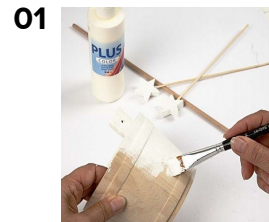

## A Gorgeous Christmas Table

The trees and the decorations are made by scrunching floral wire together, sprinkle with glitter and pop up with Pop Up Line. The bowl and the clothes pegs are painted with Plus Color.

01 Cut the flower sticks into desired lengths and sharpen one end with a pencil sharpener.

02 Unwind some floral wire, scrunch together and form into a tree shape. Also form small hearts for place cards and square napkin rings.

03 Push the flower stick through and lock the floral wire at the bottom.

04 Apply a generous layer of Pop Up Line. Gently brush across the floral wires.

05 Immediately sprinkle glitter onto the tree. Allow to dry completely.