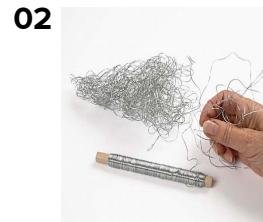

## A Gorgeous Christmas Table

The trees and the decorations are made by scrunching floral wire together, sprinkle with glitter and pop up with Pop Up Line. The bowl and the clothes pegs are painted with Plus Color.

01 Cut the flower sticks into desired lengths and sharpen one end with a pencil sharpener.

02 Unwind some floral wire, scrunch together and form into a tree shape. Also form small hearts for place cards and square napkin rings.

03 Push the flower stick through and lock the floral wire at the bottom.

04 Apply a generous layer of Pop Up Line. Gently brush across the floral wires.

05 Immediately sprinkle glitter onto the tree. Allow to dry completely.

Bowl With Handle,  
size 14x11 cm, size  
16x17 cm,  
paulownia, 2pcs  
57541

Florist Wire,  
thickness 0.6 mm,  
silver, 50m  
517240

Stick, L: 60 cm, D:  
6 mm, beech,  
10pcs  
109100

Stick, L: 60 cm, D:  
8 mm, beech,  
10pcs  
109120