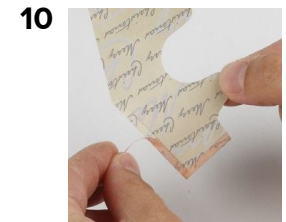

## The Three Wise Men

The three wise men are made from papier-mâché cones decorated with Vivi Gade Design Paper.

01 Draw the templates onto a piece of double-sided foil.

02 Remove the protective layer on one side of the double-sided foil, attach it onto the Vivi Gade paper and cut out.

03 Remove the protective layer on the other side of the double-sided foil.

04 Attach the paper to the cone.

05 Paint one of the men's face and hands brown.

06 Glue the heads on.

07 Glue the beard and hair on.

08 Trim the beard and the hair to a suitable length.

09 Use the template for cutting out a hat.

10 Assemble the hat using double-sided adhesive tape and attach it to one of the wise men.

11 Glue a crown onto the head of one of the wise men.