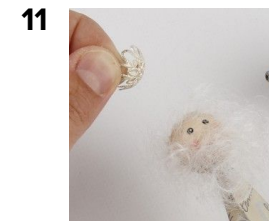

## The Three Wise Men

The three wise men are made from papier-mâché cones decorated with Vivi Gade Design Paper.

01 Draw the templates onto a piece of double-sided foil.

02 Remove the protective layer on one side of the double-sided foil, attach it onto the Vivi Gade paper and cut out.

03 Remove the protective layer on the other side of the double-sided foil.

04 Attach the paper to the cone.

05 Paint one of the men's face and hands brown.

06 Glue the heads on.

07 Glue the beard and hair on.

08 Trim the beard and the hair to a suitable length.

09 Use the template for cutting out a hat.

10 Assemble the hat using double-sided adhesive tape and attach it to one of the wise men.

11 Glue a crown onto the head of one of the wise men.