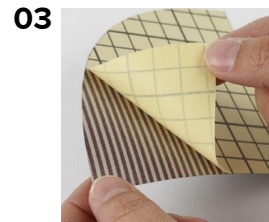

## The Three Wise Men

The three wise men are made from papier-mâché cones decorated with Vivi Gade Design Paper.

01 Draw the templates onto a piece of double-sided foil.

02 Remove the protective layer on one side of the double-sided foil, attach it onto the Vivi Gade paper and cut out.

03 Remove the protective layer on the other side of the double-sided foil.

04 Attach the paper to the cone.

05 Paint one of the men's face and hands brown.

06 Glue the heads on.

07 Glue the beard and hair on.

08 Trim the beard and the hair to a suitable length.

09 Use the template for cutting out a hat.

10 Assemble the hat using double-sided adhesive tape and attach it to one of the wise men.

11 Glue a crown onto the head of one of the wise men.